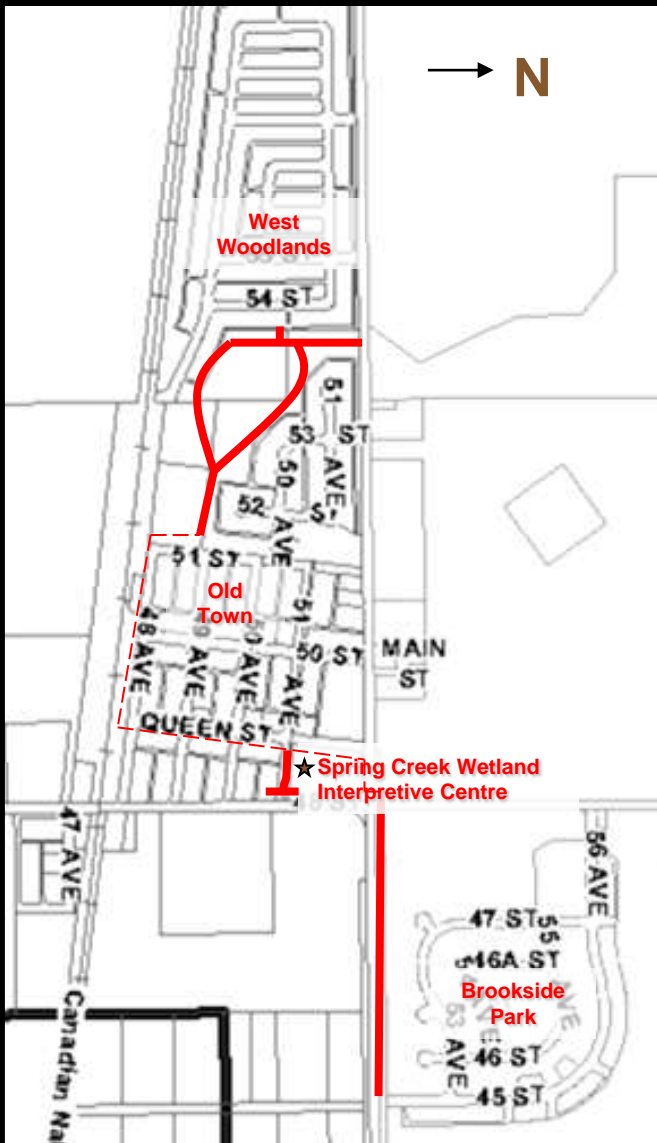

*The
Bruderheim
Heritage*

Trail...

A walk

through

history

From brass bands to meteorites, experience Bruderheim's cultural and natural history by walking the *Bruderheim Heritage Trail* route. Begin on Queen Street, visit the Spring Creek Wetland Interpretive Centre and the creek's native plant beds, and glimpse each of the Town's inviting subdivisions.