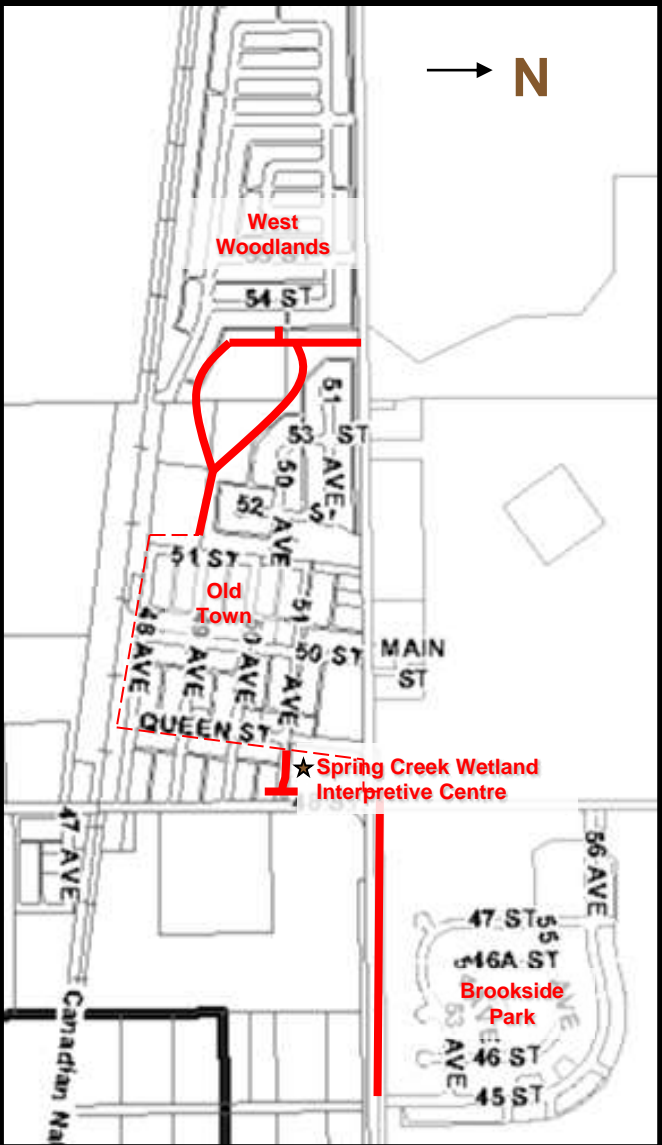

*The
Bruderheim
Heritage*

Trail...

A walk

through

history

From brass bands to meteorites, experience Bruderheim's cultural and natural history by walking the *Bruderheim Heritage Trail* route. Begin on Queen Street, visit the Spring Creek Wetland Interpretive Centre and the creek's native plant beds, and glimpse each of the Town's inviting subdivisions.